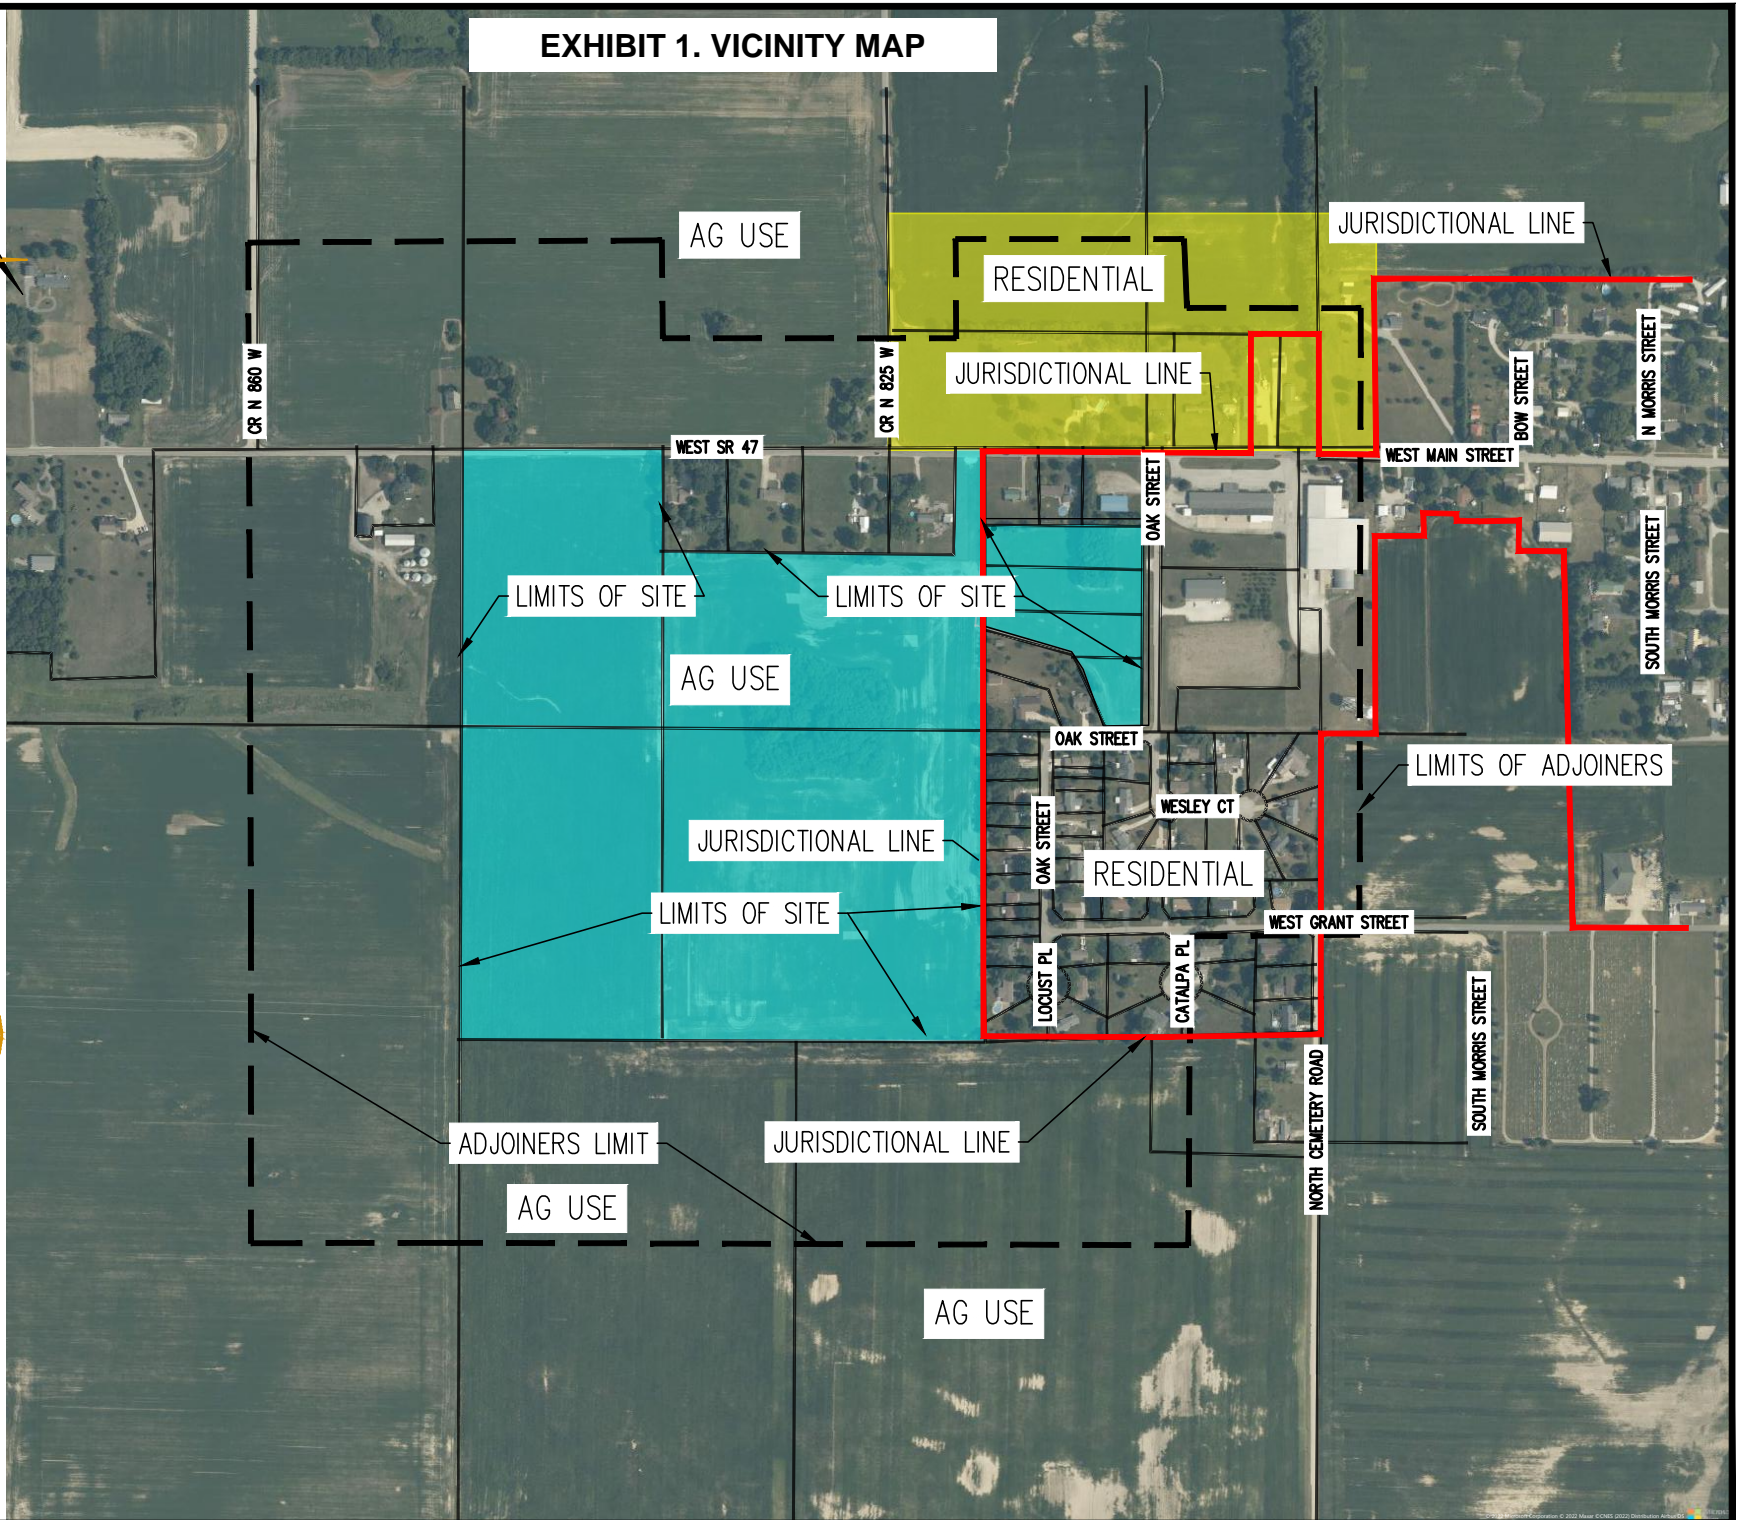

# EXHIBIT 1. VICINITY MAP

## VICINITY MAP

SCALE: 1"=600'

**Innovative**  
ENGINEERING & CONSULTING

3961 Perry Boulevard  
Ph. 317-769-2916

Whitestown, IN 46075  
www.innovativeedi.com