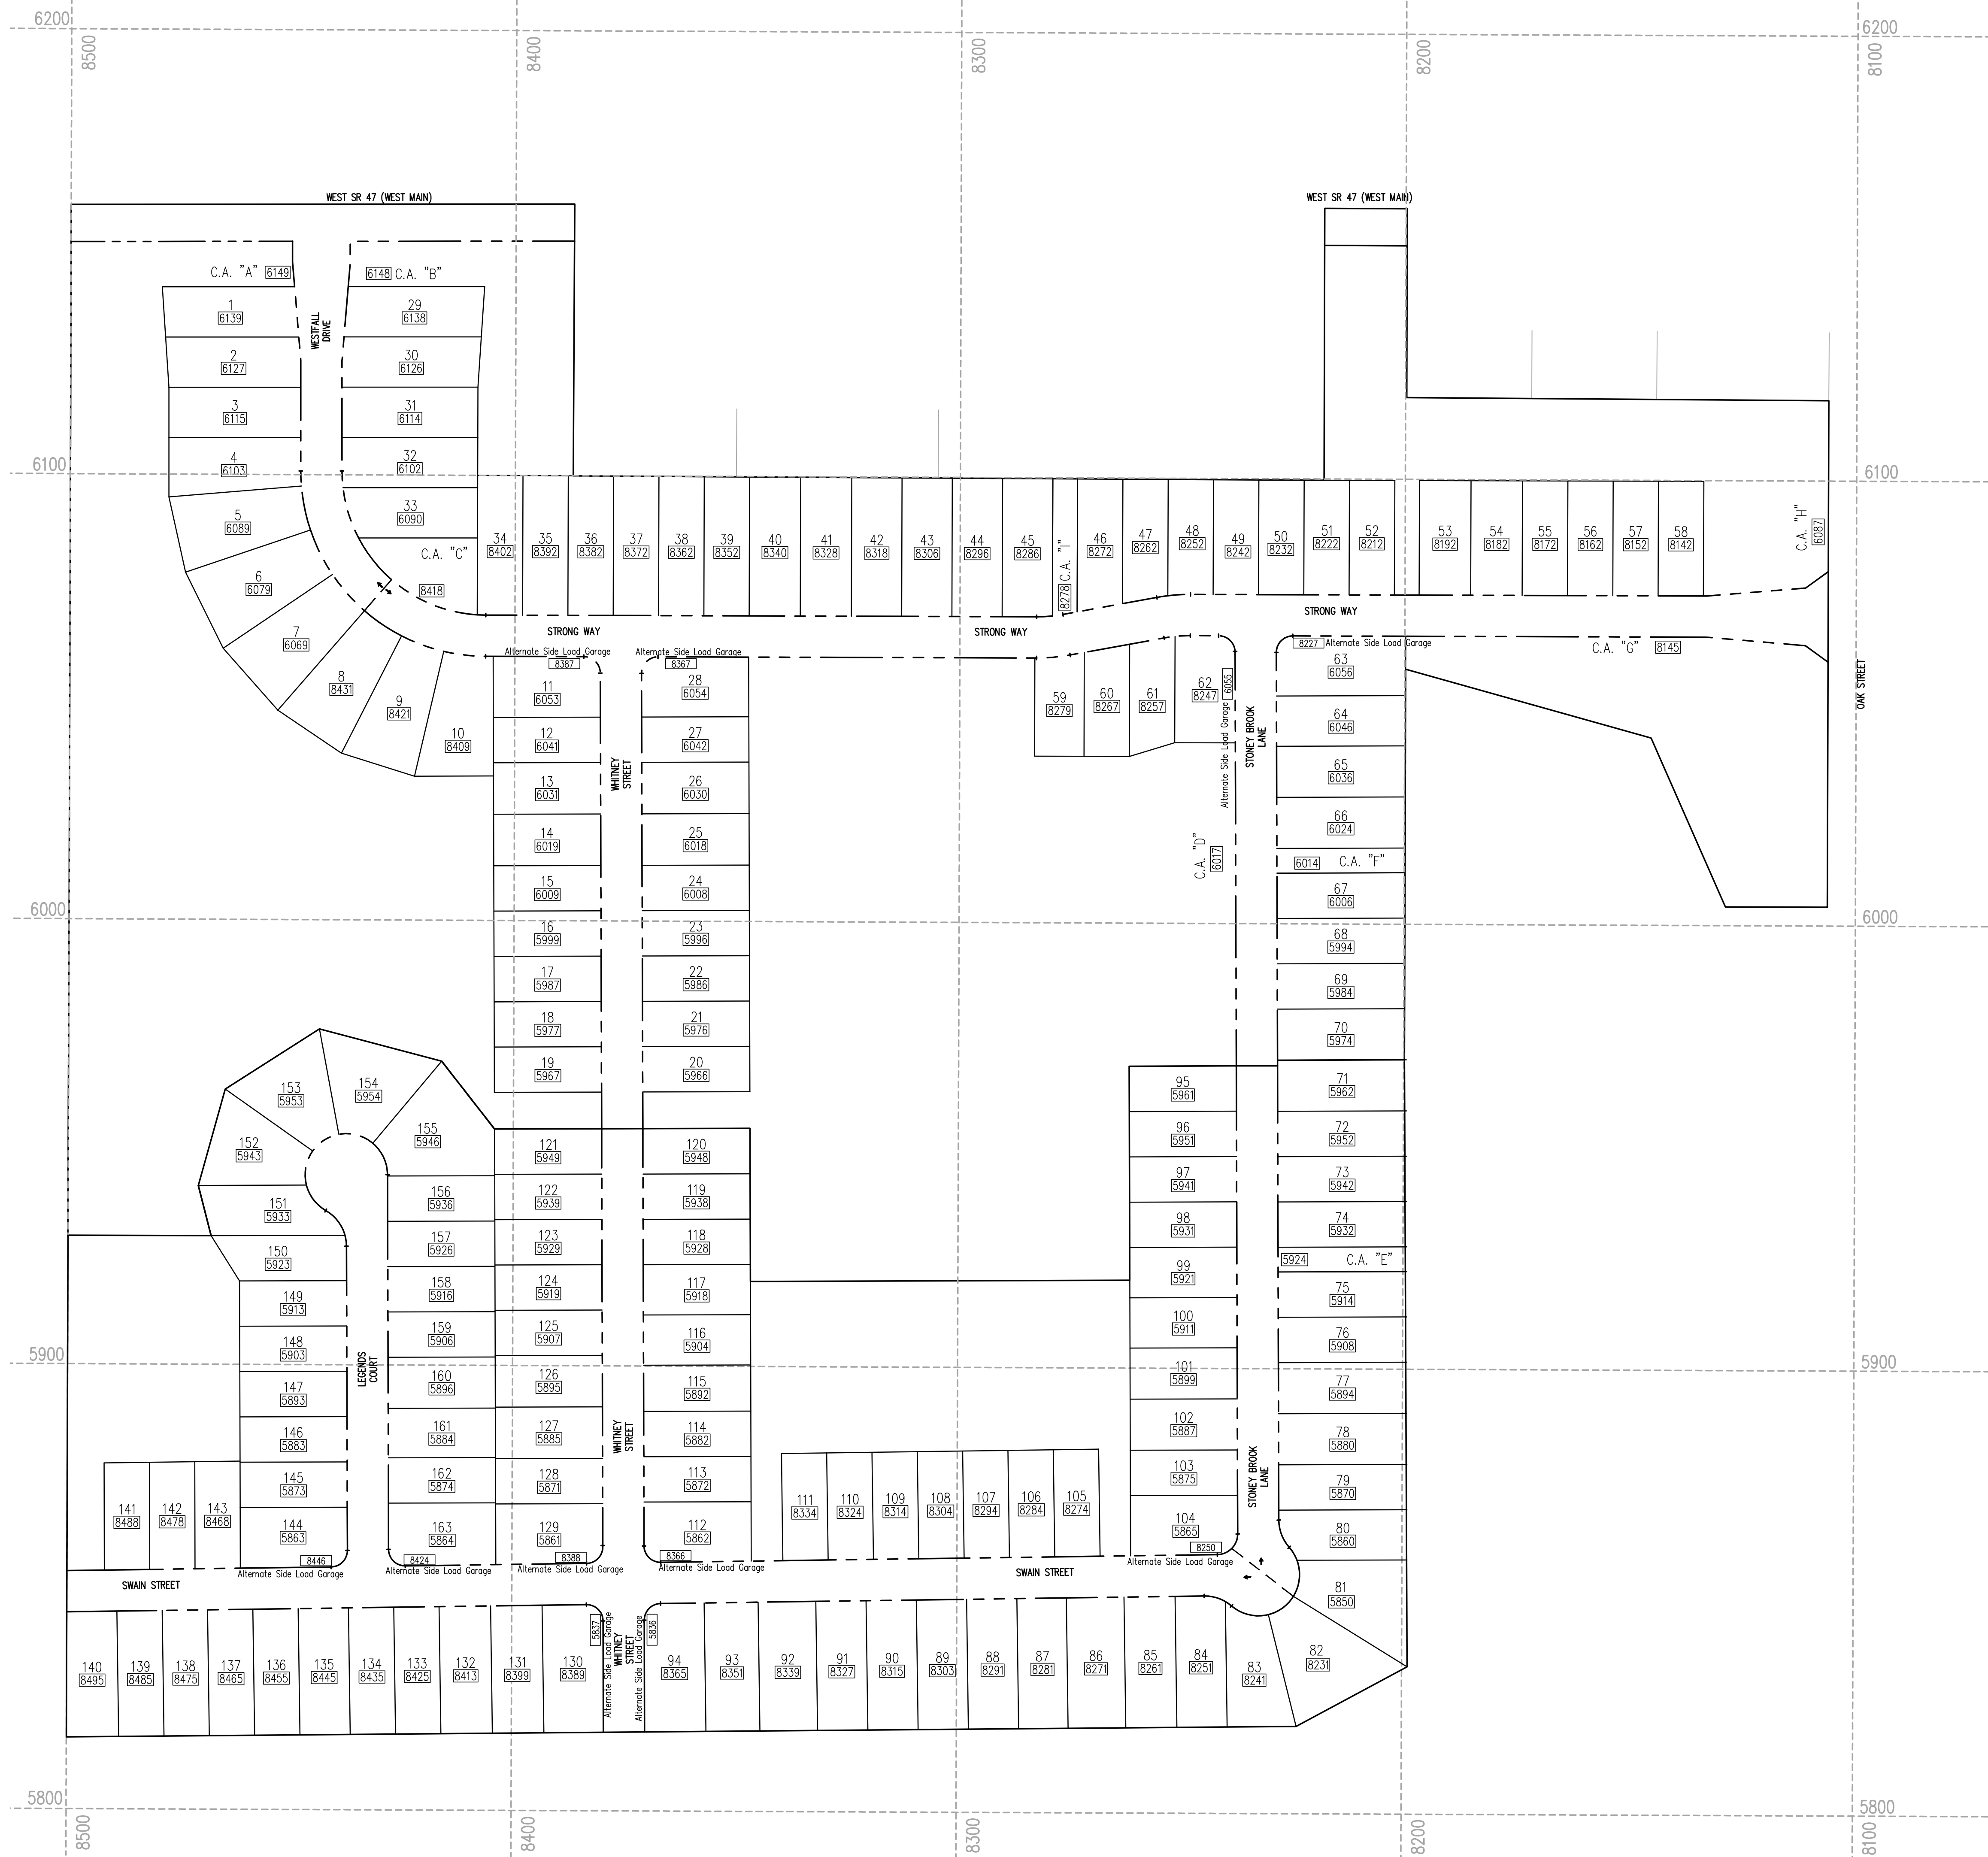

#### Item 1. Westfall Place Addresses

---

Arbor submitted the address plan shown in Exhibit 1 for consideration by the APC. It is the Commission's responsibility to assign addresses to lots.

The plan is based on the following principles:

- Address numbers on the north and east sides of the street are even.
- Address numbers on the south and west sides of the street are odd.
- Address numbers increase from south to north and from east to west.
- Address numbers are partitioned by section e.g, lots along east-west streets east of N 800 W/ Cemetery Road have address numbers starting at 7999 and descending while lots to the west of that line have address numbers starting at 8000 and ascending.

# WESTFALL PLACE OVERALL SECTIONS 1-3 ADDRESSING EXHIBIT

PART OF SECTION 3, TOWNSHIP 19 NORTH, RANGE 2 WEST  
& SECTION 34, TOWNSHIP 20 NORTH, RANGE 2 WEST  
SUGAR CREEK TOWNSHIP  
BOONE COUNTY, THORNTOWN, INDIANA  
DRAWING DATE: 2/14/2025